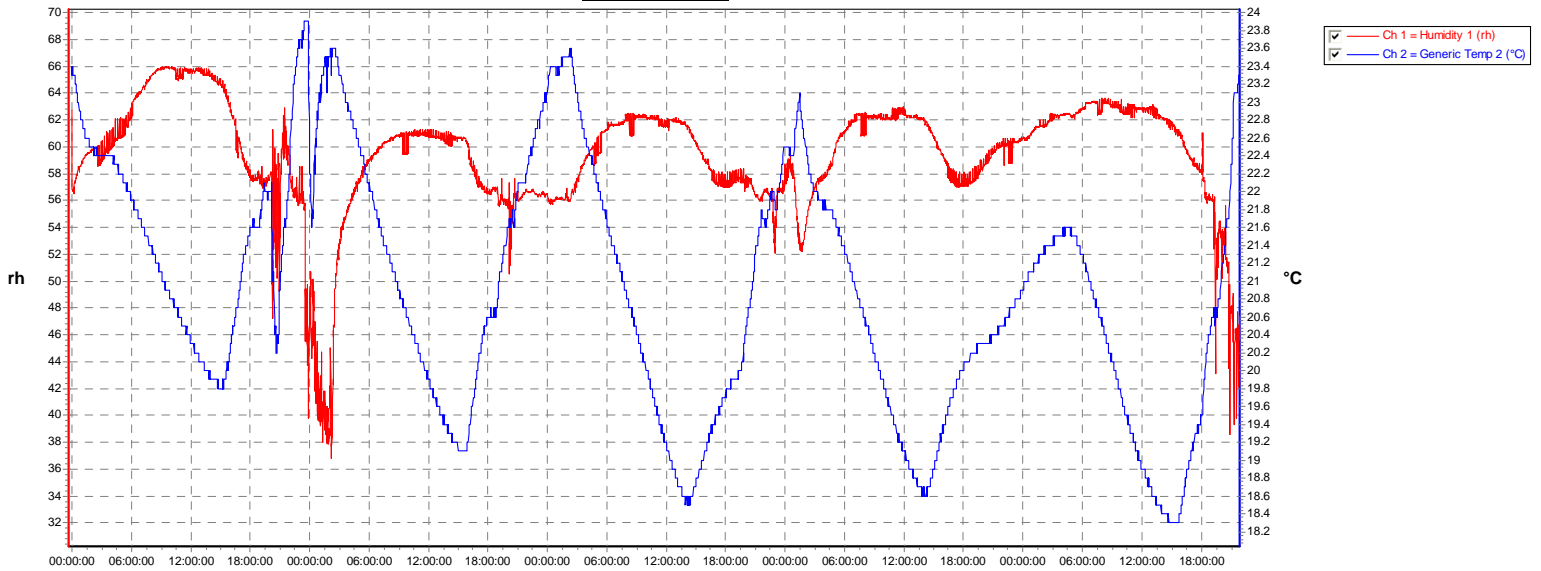

One Min Manual start

**Task**

Task ID: 13  
 Task Description: One Min Manual start  
 Task status: Active  
 Model: N2003/2013 Issue 2.00  
 Serial number: 08070061  
 Channels: 1,2  
 Sessions: 8  
 Logging mode: Manual start/stop  
 Logging interval: 1 min  
 Created by: ant 10 Jun 2009 1:43:23 pm  
 Modified by: ant 10 Jun 2009 1:44:01 pm  
 Miscellaneous: Externally created [No], Enable alarms [No], Auto-reset alarms [No], Enable bleeper [No], Memory wraparound [No], Set clock [No]

Ch	Channel name	Sensor type	Probe type	Alarm low	Alarm high	Alarm Delay	Min	Graph min	Max	Graph max	W/color
1	Humidity 1	Humidity	Standard	0.0 rh	0.0 rh	0 secs	0.0 rh	Auto (rh)	100.0 rh	Auto (rh)	1/0000FF
2	Generic Temp 2	Generic Temp	Standard	0.0 °C	0.0 °C	0 secs	-80.0 °C	Auto (°C)	150.0 °C	Auto (°C)	1/FF0000

**Session**

Session ID: 8  
 Session Description:  
 Data start/end: 6/24/2009 3:37:01 PM - 6/29/2009 1:50:01 PM  
 No. of records: 7094

**Statistics**

Channel	Minimum	Maximum	Average	Std Dev.	Below Alarm Low	Above Alarm High
Ch 1 = Humidity 1 (rh)	36.3	66.0	59.31	4.2862	0s	4 days 22 hrs 13 ...
Ch 2 = Generic Temp 2 (°C)	18.3	23.9	20.90	1.3766	0s	4 days 22 hrs 13 ...